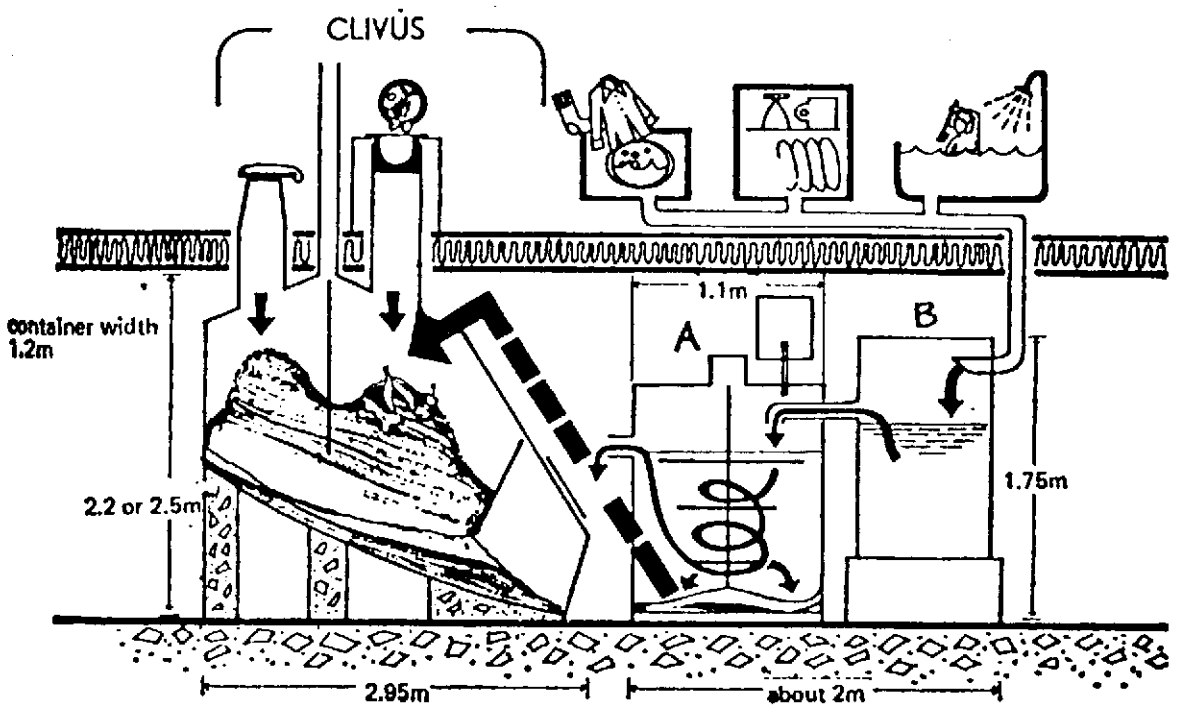

Clivus: Container consists of a bottom section and, where a greater capacity is required, also middle section(s)

Container in functioning position:
 height 220cm or 250cm or 280cm;
 length 295cm maximum;
 width 120cm

Clivus combined with waste water system